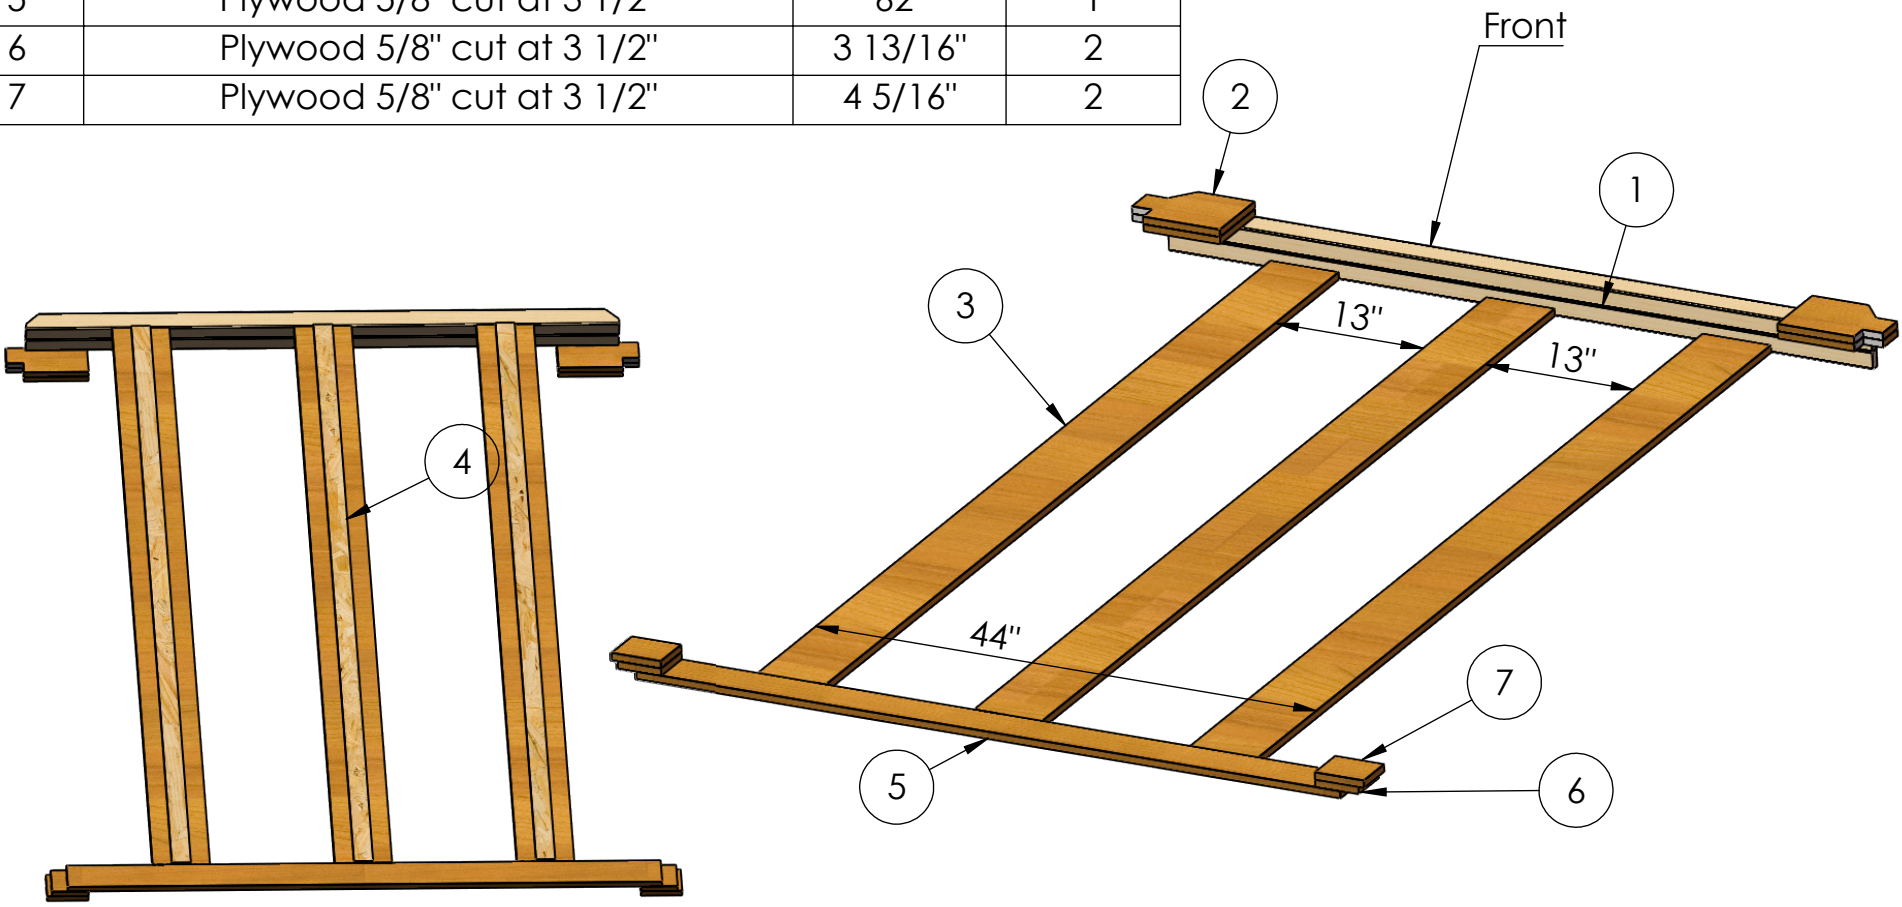

Article #	Description	Length	Qty
1	2 x 3	61 7/8"	2
2	Plywood 5/8" cut at 6"	8 1/2"	4
3	Plywood 5/8" cut at 6"	87 7/8"	3
4	Plywood 1/4" cut at 2"	87 7/8"	3
5	Plywood 5/8" cut at 3 1/2"	62"	1
6	Plywood 5/8" cut at 3 1/2"	3 13/16"	2
7	Plywood 5/8" cut at 3 1/2"	4 5/16"	2

# Master 50 Dodge Ram 2009 & + Long bed 8'

**Description:**

**MORY inc.**  
701, rang St-Pierre - St-Anselme, QC - G0R 2N0  
1-800-924-9804 - info@moryinc.com

**Ownership and Confidentiality**  
The information contained in this drawing is the property of MORY inc.  
All reproduction parts without written permission of MORY Inc. are  
criminal offense.

Drawn by: Stéphane Morin

Date: 2018-02-16

Scale: 1:15

SHEET 2 OF 2