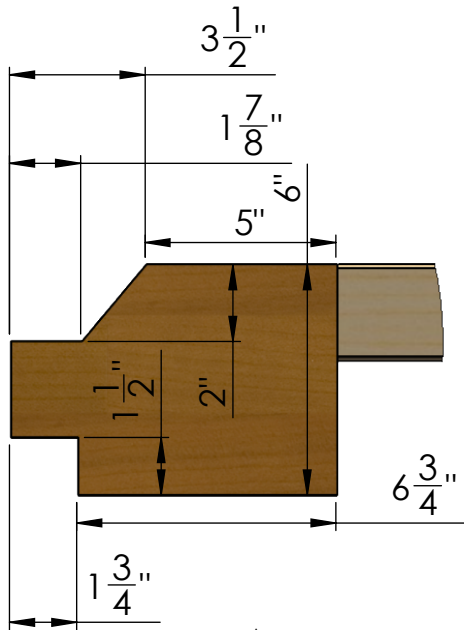

DETAIL A
SCALE 1 : 5

A