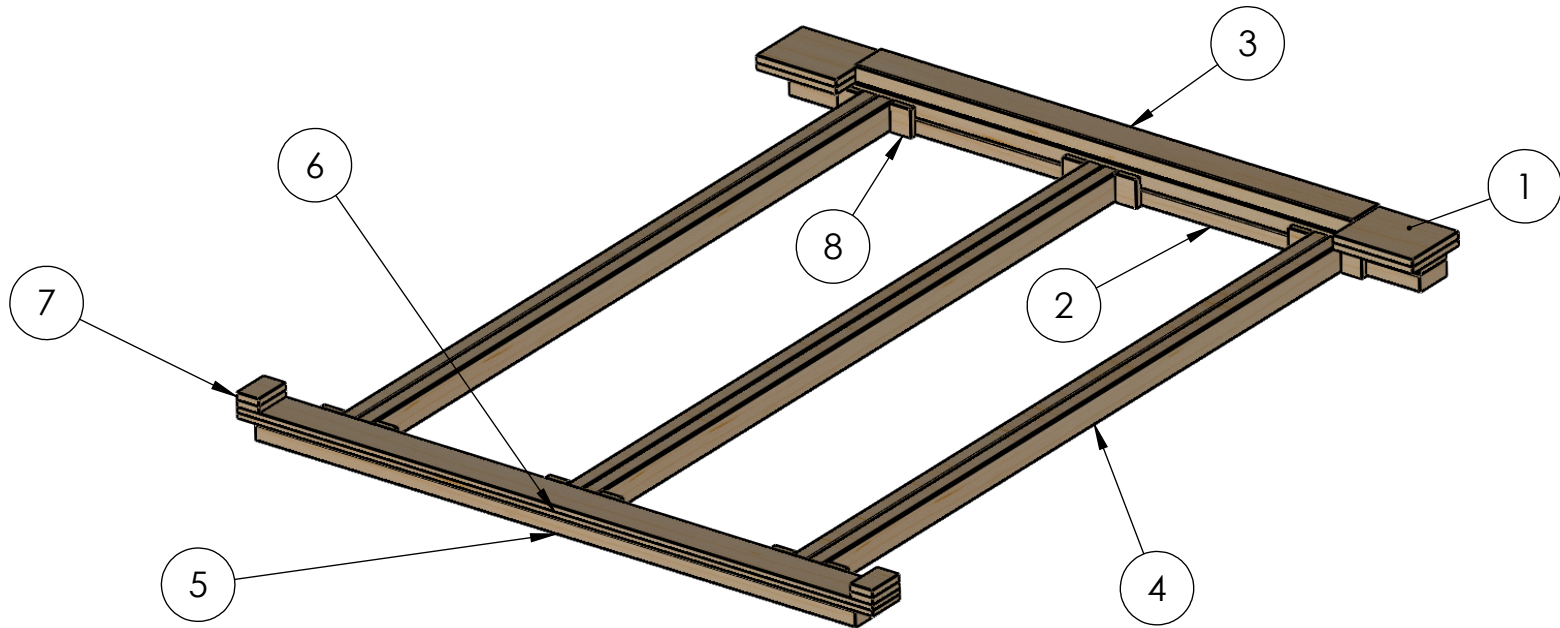

# Master 60 long bed GM 2007 & +

Article #	Qty	Length	Description
1	4		Plywood 6" x 7 <sup>3</sup> / <sub>4</sub> "
2	2	61 1/2"	2 x 4
3	1	48 1/2"	2 x 4
4	6	68 3/8"	2 x 3
5	1	58 1/2"	2 x 4
6	2	62"	Plywood 1/2" cut at 3 1/2"
7	4		Plywood 3 1/2" x 2 3/4"
8	12		Plywood 2 1/2" x 2 1/2"