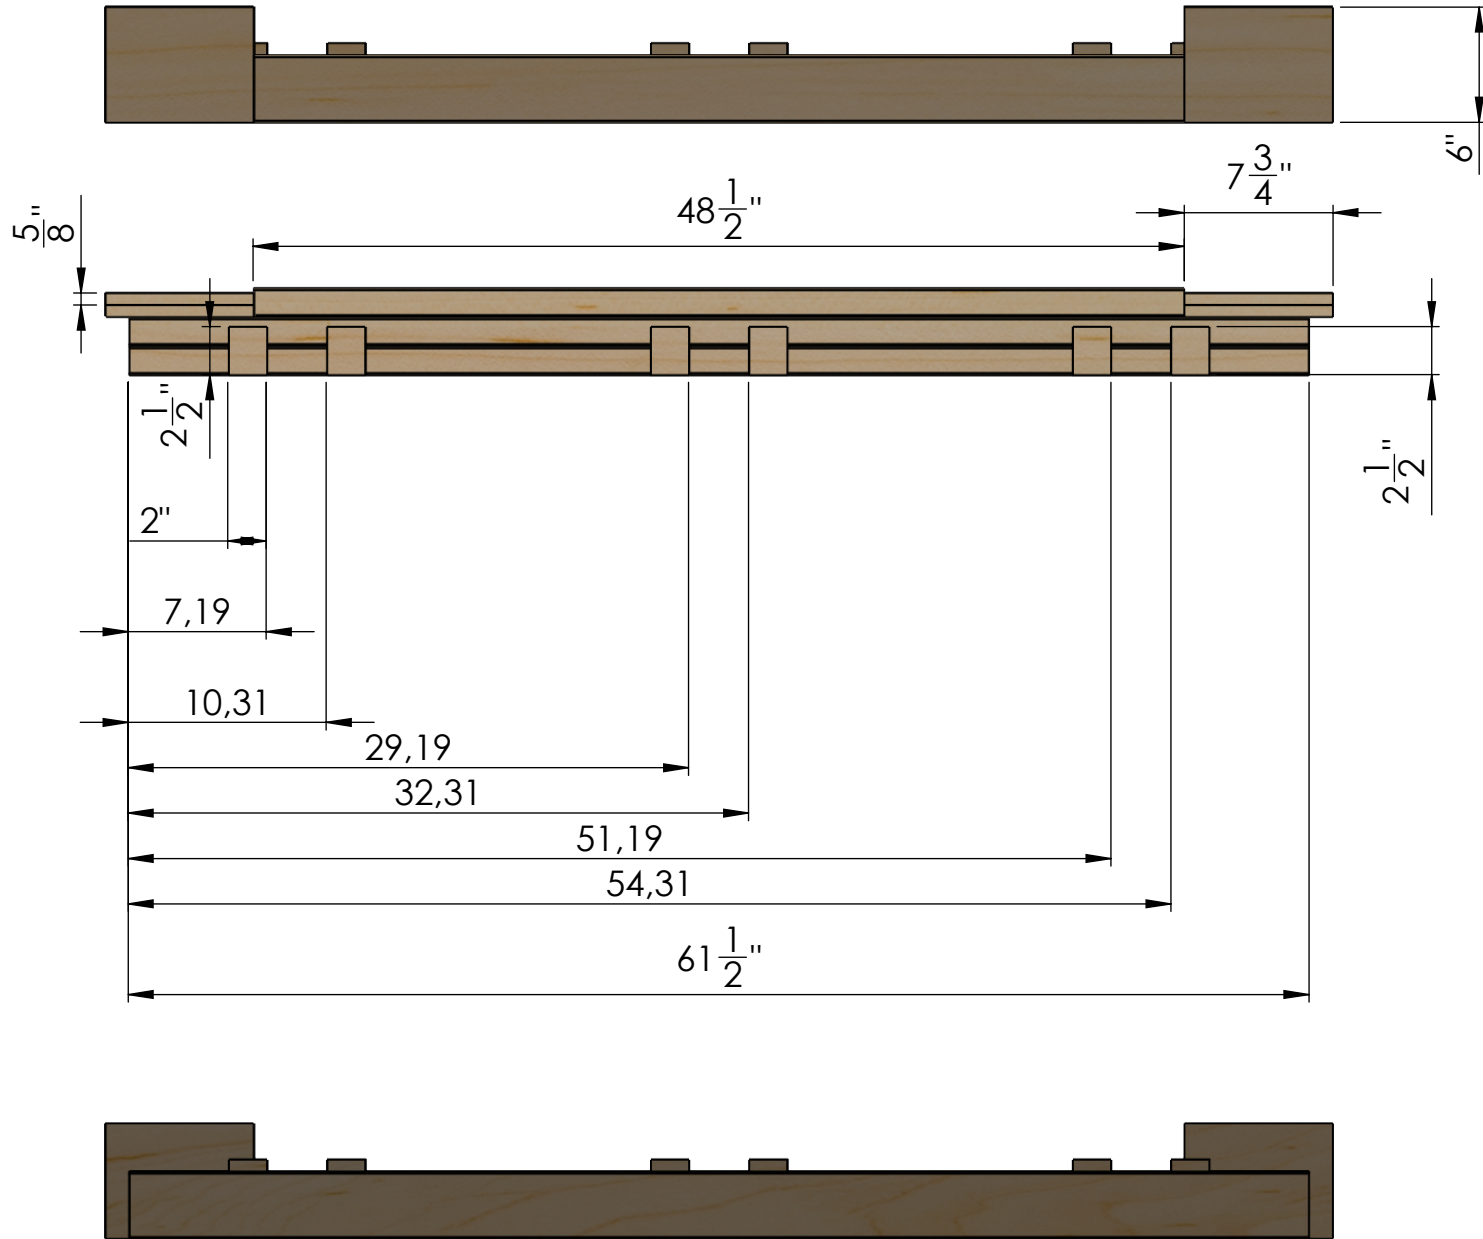

# Master 60 long bed GM 2007 & +

Article #	Qty	Length	Description
1	4		Plywood 6" x 7 <sup>3</sup> / <sub>4</sub> "
2	2	61 1/2"	2 x 4
3	1	48 1/2"	2 x 4
4	6	68 3/8"	2 x 3
5	1	58 1/2"	2 x 4
6	2	62"	Plywood 1/2" cut at 3 1/2"
7	4		Plywood 3 1/2" x 2 3/4"
8	12		Plywood 2 1/2" x 2 1/2"

Customer

M60C-SHGM07+\_eng

Drawn by: Stéphane Morin

Date: 2018-11-12

Scale: 1:50

SHEET 2 OF 3

Front

Description: