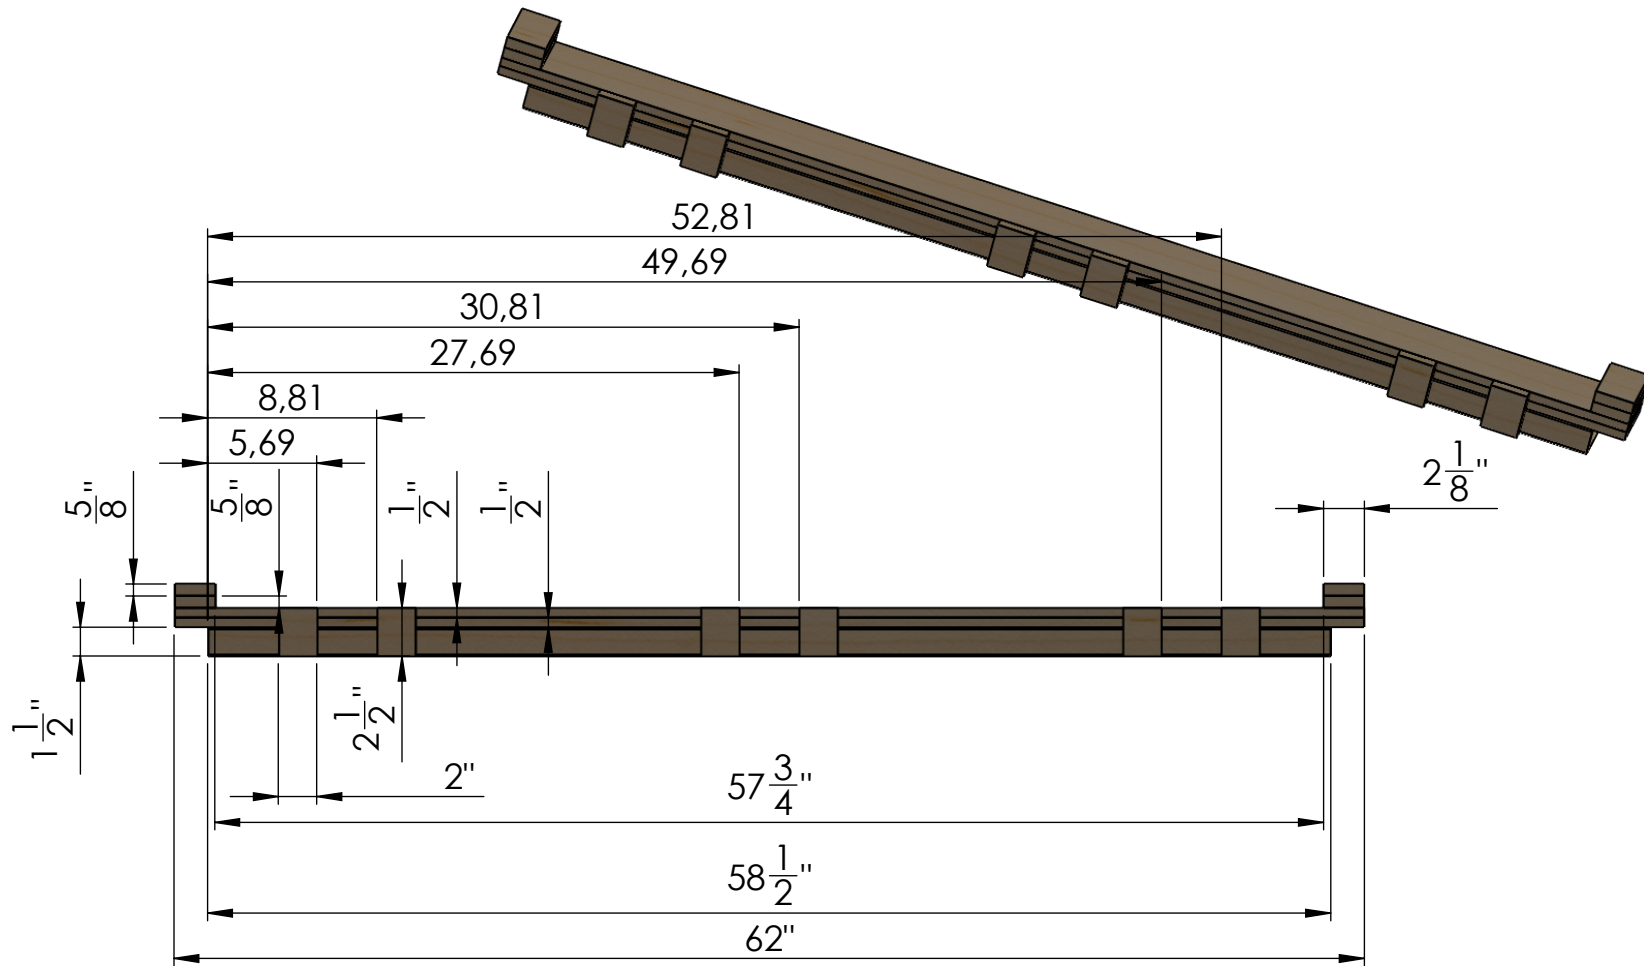

# Master 60 long bed GM 2007 & +

Article #	Qty	Length	Description
1	4		Plywood 6" x 7 <sup>3</sup> / <sub>4</sub> "
2	2	61 1/2"	2 x 4
3	1	48 1/2"	2 x 4
4	6	68 3/8"	2 x 3
5	1	58 1/2"	2 x 4
6	2	62"	Plywood 1/2" cut at 3 1/2"
7	4		Plywood 3 1/2" x 2 3/4"
8	12		Plywood 2 1/2" x 2 1/2"

Customer

M60C-SHGM07+\_eng

Drawn by: Stéphane Morin

Date: 2018-11-12

Scale: 1:50

SHEET 1 OF 3

Rear

Description: